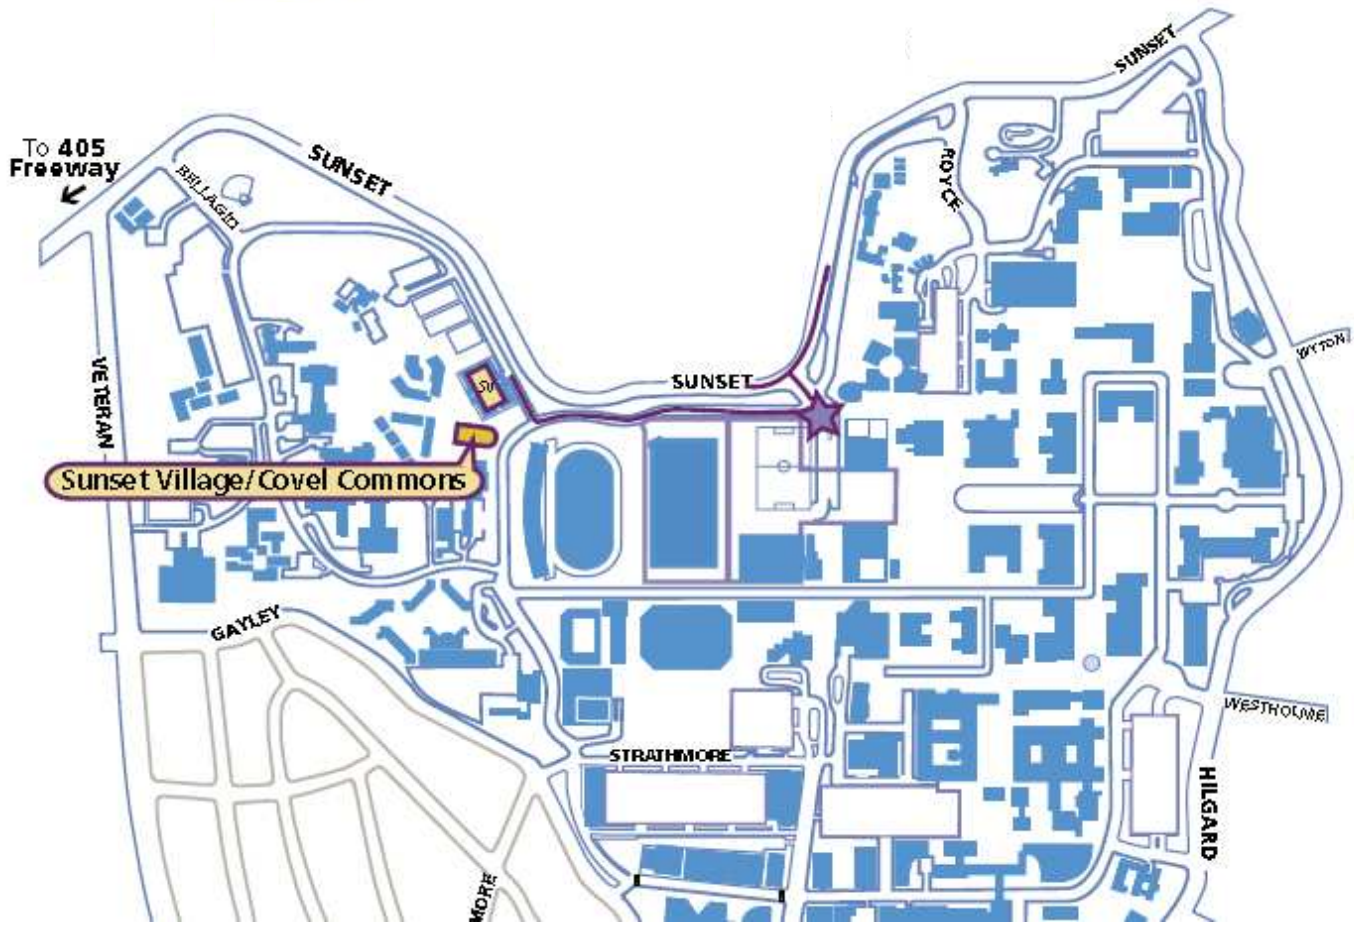

Emperor's College 2013 Commencement
Friday the 21st of June, 2013
2:30pm – 5:00pm
Grand Horizon Room at UCLA Covel Commons

1. From Sunset Blvd., enter UCLA campus by turning **SOUTH** on Westwood Plaza.
2. Take an immediate **RIGHT** to proceed West on Charles E. Young Drive North.
3. At the three-way stop sign, make a **RIGHT** onto De Neve Drive.
4. Make a **LEFT** into the **Sunset Village (PSV) parking entrance**.
5. Here there will be parking attendants collecting the \$11/car parking fee. All grads and quests must pay for their own parking.
6. Park in any unrestricted space.
7. Take the stairs or elevator (located in the southwest corner of the parking garage) to the **Lobby Level (L)**. The Covel Commons building will be directly in front of you as you exit the elevator.
8. Approach the building and turn **RIGHT**. Walk along the outside of the **Covel Commons** building. Turn **LEFT** at the corner of the building and proceed to the front entrance. Follow the signs to the **3rd floor** or ask at the front desk for directions to **The Grand Horizon Room**.